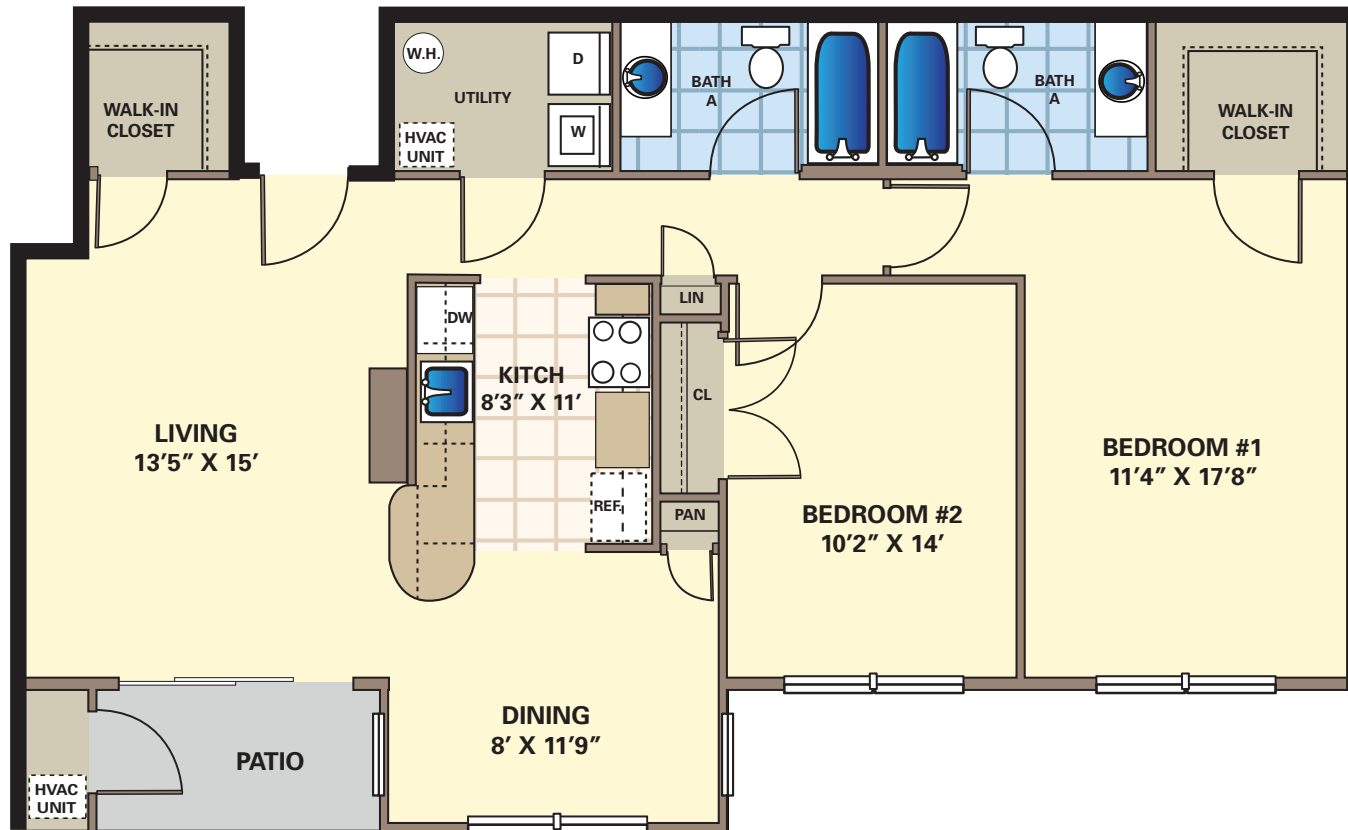

*Two Bedroom
Two Bath*

The Meadows
of Cambridge

This two bedroom unit is a great family unit with two walk-in closets for extra storage.

Location: _____

Monthly Rent: \$ _____

Deposit: _____

5242 Woods Road Cambridge, Maryland 21613 | phone (410) 763 - 7990 | fax (410) 763 - 9687